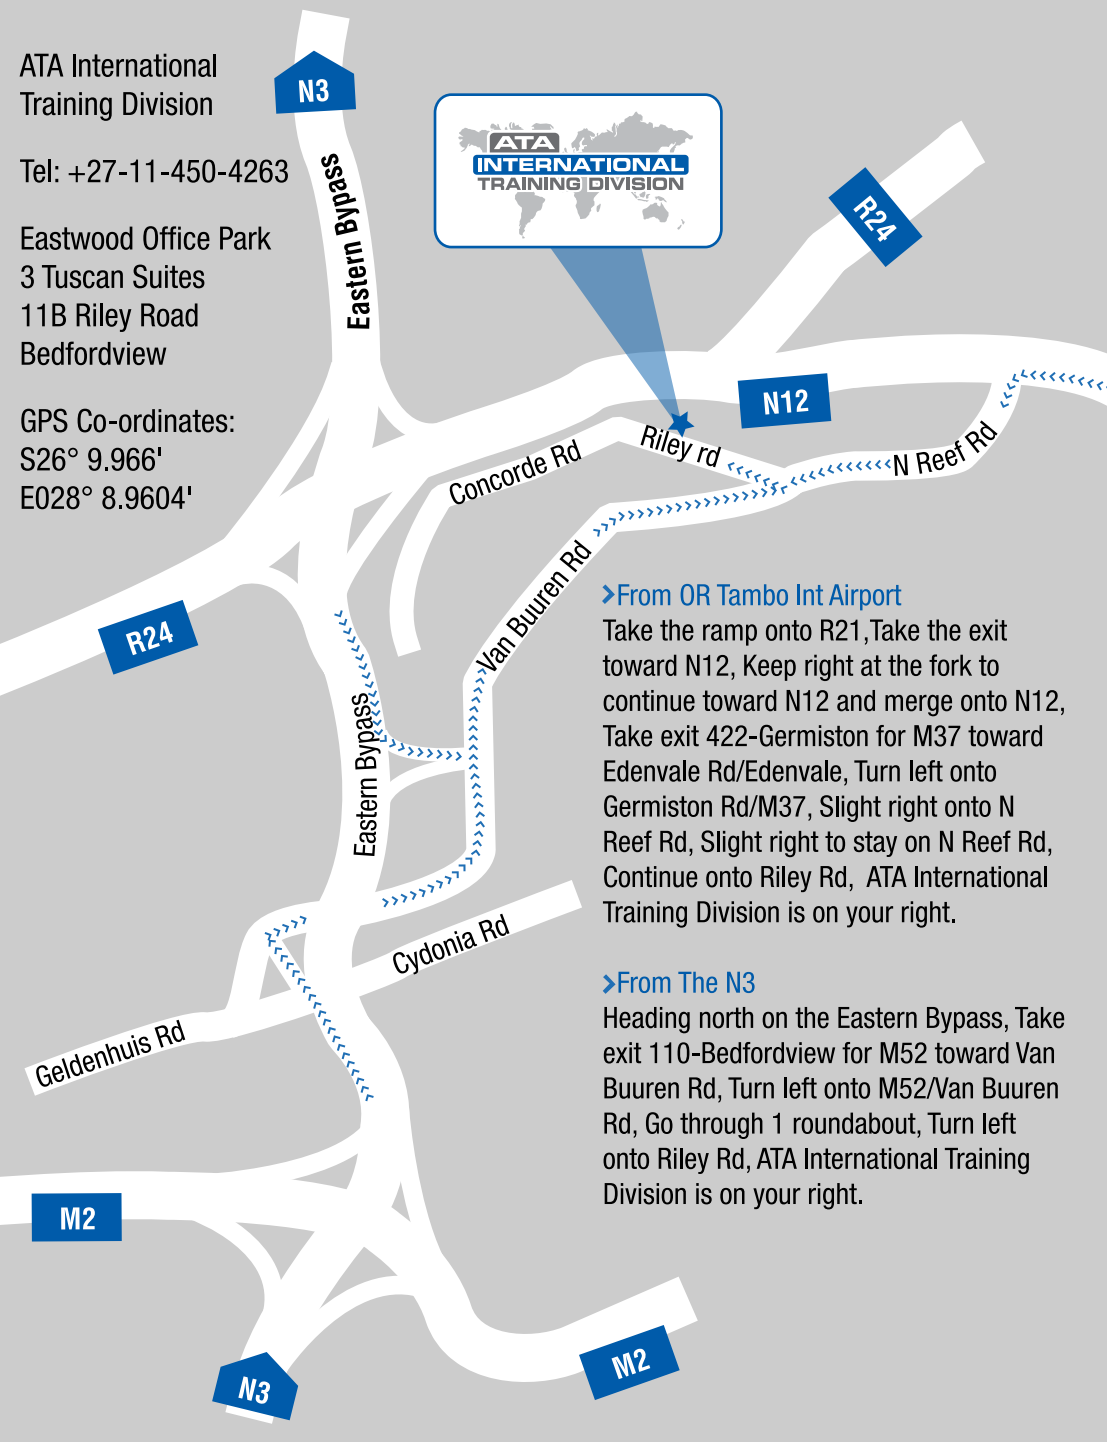

ATA International
Training Division

Tel: +27-11-450-4263

Eastwood Office Park
3 Tuscan Suites
11B Riley Road
Bedfordview

GPS Co-ordinates:
S26° 9.966'
E028° 8.9604'

➤ **From OR Tambo Int Airport**

Take the ramp onto R21, Take the exit toward N12, Keep right at the fork to continue toward N12 and merge onto N12, Take exit 422-Germiston for M37 toward Edenvale Rd/Edenvale, Turn left onto Germiston Rd/M37, Slight right onto N Reef Rd, Slight right to stay on N Reef Rd, Continue onto Riley Rd, ATA International Training Division is on your right.

➤ **From The N3**

Heading north on the Eastern Bypass, Take exit 110-Bedfordview for M52 toward Van Buuren Rd, Turn left onto M52/Van Buuren Rd, Go through 1 roundabout, Turn left onto Riley Rd, ATA International Training Division is on your right.